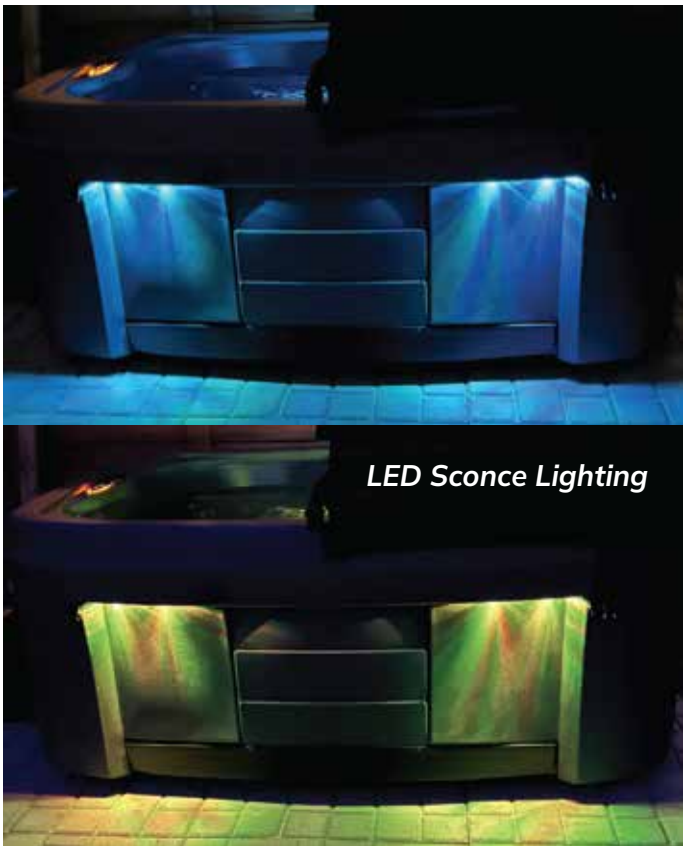

SENATOR 

AN EXPERIENCE WHERE
STRENGTH
MEETS **COMFORT!**

PÜR SPAS

AN EXPERIENCE WHERE STRENGTH MEETS COMFORT!

The **SENATOR** adds a new dimension to rotationally molded spas. It combines styling, comfort, ambience, serviceability and exceptional massage all in one truly portable and affordable spa. As its name suggests, the **SENATOR** is a true leader in roto mold spa design. It's sleek, modern design not only exudes practical features, but it also blusters with features like a back lit, cascading waterfall, external LED sconce lighting, hand recesses for easy portability and 100% accessibility to the plumbing and equipment. With unequaled comfort, ambience and practicality, the **SENATOR** delivers a truly gratifying spa ownership experience.

The **SENATOR** is a true "Plug & Play" portable spa. It needs no special site preparation*. The bottom of the Spartan is totally protected and the spa can be set on any solid level surface. No electrician is needed. The **SENATOR** comes standard with a 15', 120V GFCI protected cord that is ready to be plugged into a dedicated 15amp standard wall receptacle. For those who plan to use their spa for long periods of time in cold weather, it can also be converted to 240V** operation for better heating efficiency. The **SENATOR** is very portable. It weighs approximately 320 lbs., dry weight, and it has built in hand recesses for easy lifting and handling. It can easily be transported in the back of most pick-up trucks, on a small trailer or in a moving truck so you don't ever have to worry about leaving your spa behind again. If you are looking for simplicity, comfort, quality, portability and affordability, then you need to join the **SENATOR** force.